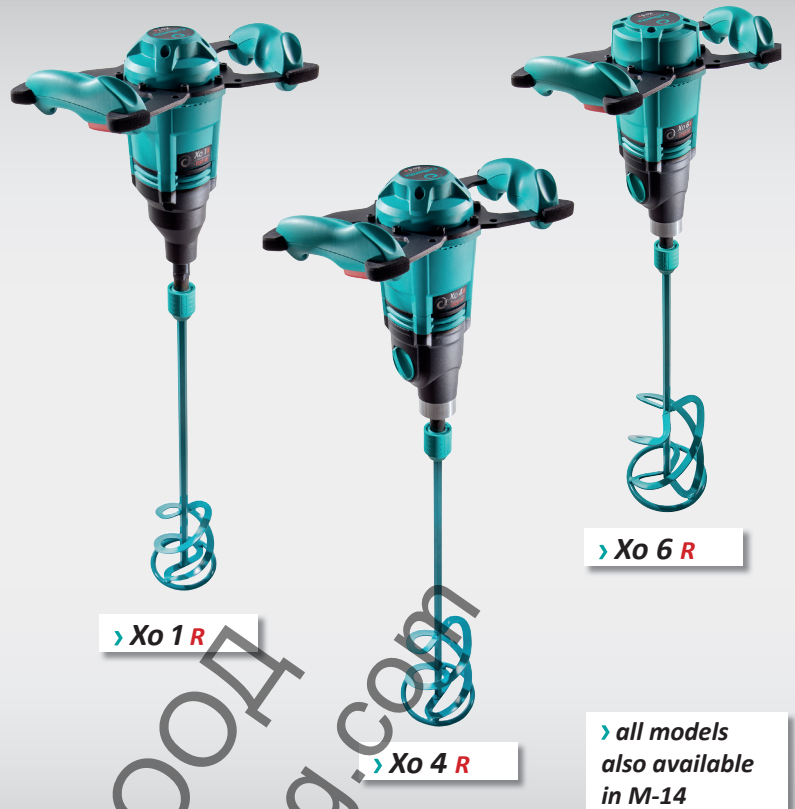

HAND-MIXERS

The reliable helper on the job site

You can rely on it every day:
The new Collomix hand mixers

Features

• Ergonomically shaped handles •

• Electronic switch •

• 2-gear gearbox* •

• HEXAFIX quick coupling* •

• Rubber buffers •

• Reliable •

* depending on the version

Hand mixers Xo-R

- The proven mixer programme with even more power for the best work results.
- Maximum output thanks to the high-performance gearbox and motor
- Sensitive speed development via electronic switch
- More functionality in operation, such as the practical rubber buffers for setting it down gently
- The Xo-R helps support your back while working due to its adjusted working height
- No unintentional starting thanks to the electronic safety switch
- Work fatigue-free thanks to the comfortable handles
- Easily change the paddle using the HEXAFIX quick coupling
- Sturdy, even in the toughest conditions
- Optimal mixer results due to the use of the appropriate mixer geometry
- 3-year warranty (by registering)

Technical data

Xo 1 R

Xo 4 R

Xo 6 R

Rated power:	1150 watts	1500 watts	1750 watts
Voltage:	230 V~	230 V~	230 V~
On-load speed 1st gear:	- 640 rpm	- 420 rpm	- 400 rpm
On-load speed 2nd gear:		- 590 rpm	- 560 rpm
Mixed amount, recommended:	- 40 ltr	- 60 ltr.	- 90 ltr.
Cable length:	4 m	4 m	4 m
Weight with paddle:	5.3 kg	6.2 kg	7.0 kg
Max. paddle diameter	120 mm	150 mm	170 mm
Paddle set:	Type WK 120 for plaster, screed, mortar, filler, etc.	Type WK 140 for plaster, screed, mortar, filler, etc.	Type MK 160 for concrete, screed, mortar of all kinds, quartz-filled epoxy resin mortar, etc.
Item number with HEXAFIX coupling:	25100	25118	25142
Item number with M-14 connection:	25106	25124	25148